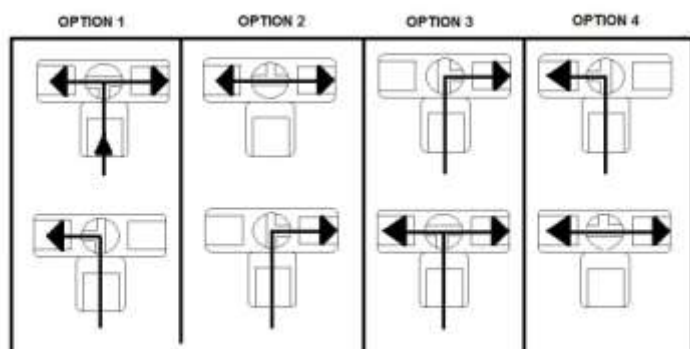

# BALL VALVES EXPLAINED

2 WAY BALL VALVE

3 WAY BALL VALVE

L PORT - SIDE ENTRY

T PORT - SIDE ENTRY      can be rotated to give the following options

L PORT - BOTTOM ENTRY

T PORT - BOTTOM ENTRY

as pictured