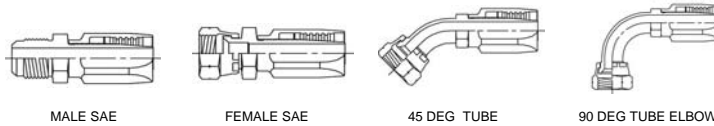

Hose Size	Thread Size	Part No.	Part No.	Part No.	Part No.
3/16"	7/16"	O-20420-4-4	O-20820-4-4	O-27720-4-4	O-27920-4-4
1/4"	1/2"	O-20420-5-5		O-27720-5-5	O-27920-5-5
5/16"	5/8"	O-20420-6-6		O-27720-6-6	O-27920-6-6
5/16"	3/4"			O-27720-8-6	
13/32"	3/4"	O-20420-8-8		O-27720-8-8	
1/2"	7/8"	O-20420-10-10		O-27720-10-10	O-27920-10-10
5/8"	1 1/16"	O-20420-12-12		O-27720-12-12	O-27920-12-12

ALSO AVAILABLE IN:

**Code 61
Flanges
Metric L
Inv Flare
Seal Lock
(UNO)**