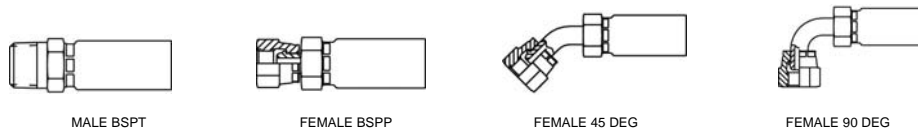

55 SERIES COUPLINGS

(suit 100R7 / R8 Hose)

BSP

Hose Size	Thread Size	Part No.	Part No.	Part No.	Part No.
3/16"	1/4"		O-19255-4-3		
1/4"	1/4"	O-19155-4-4-AU	O-19255-4-4-AU	O-1B155-4-4	O-1B255-4-4
1/4"	3/8"		O-19255-6-4		
3/8"	1/4"		O-19255-4-6		
3/8"	3/8"	O-19155-6-6-AU	O-19255-6-6-AU	O-1B155-6-6	O-1B255-6-6
3/8"	1/2"		O-19255-8-6-AU		
1/2"	1/2"	O-19155-8-8-AU	O-19255-8-8-AU	O-1B155-8-8	O-1B255-8-8
1/2"	5/8"		O-19255-10-8	O-1B155-10-8	O-1B255-10-8
3/4"	3/4"	O-19155-12-12-AU	O-19255-12-12-AU	O-1B155-12-12	O-1B255-12-12
1"	1"	O-19155-16-16-AU	O-19255-16-16-AU		O-1B255-16-16