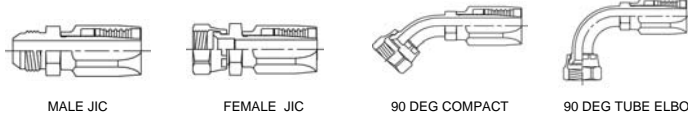

JIC

MALE JIC

FEMALE JIC

90 DEG COMPACT

90 DEG TUBE ELBOW

Hose Size	Thread Size	Part No.	Part No.	Part No.	Part No.
1/4"	7/16"	O-HY0404MJ	O-HY0404FJ		O-HY0404FJ90T
1/4"	1/2"	O-HY0405MJ	O-HY0405FJ		O-HY0405FJ90T
1/4"	9/16"	O-HY0406MJ	O-HY0406FJ		O-HY0406FJ90T
3/8"	9/16"	O-HY0606MJ	O-HY0606FJ	O-HY0606FJ90	O-HY0606FJ90T
3/8"	3/4"	O-HY0608MJ	O-HY0608FJ		O-HY0608FJ90T
3/8"	7/8"	O-HY0610MJ	O-HY0610FJ		
1/2"	3/4"	O-HY0808MJ	O-HY0808FJ	O-HY0808FJ90	O-HY0808FJ90T
1/2"	7/8"	O-HY0810MJ	O-HY0810FJ		
1/2"	1 1/16"	O-HY0812MJ	O-HY0812FJ		O-HY0812FJ90T
5/8"	7/8"	O-HY1010MJ	O-HY1010FJ		O-HY1010FJ90T
5/8"	1 1/16"	O-HY1012MJ	O-HY1012FJ		
3/4"	7/8"		O-HY1210FJ		O-HY1210FJ90T
3/4"	1 1/16"	O-HY1212MJ	O-HY1212FJ	O-HY1212FJ90	O-HY1212FJ90T
3/4"	1 3/16"	O-HY1214MJ	O-HY1214FJ		
3/4"	1 5/16"	O-HY1216MJ	O-HY1216FJ		O-HY1216FJ90T
1"	1 5/16"	O-HY1616MJ	O-HY1616FJ	O-HY1616FJ90	O-HY1616FJ90T

20 SERIES COUPLINGS

Field Attachable for 100R5

JIC

NPT

Hose Size	Thread Size	Part No.	Part No.	Part No.	Part No.
3/16"	7/16"	O-20320-4-4	O-20620-4-4	O-23720-4-4	O-23920-4-4
1/4"	7/16"		O-20620-4-5		
1/4"	1/2"	O-20320-5-5	O-20620-5-5	O-23720-5-5	O-23920-5-5
1/4"	9/16"		O-20620-6-5		
5/16"	9/16"	O-20320-6-6	O-20620-6-6	O-23720-6-6	O-23920-6-6
5/16"	3/4"		O-20620-8-6	O-23720-8-6	
13/32"	3/4"	O-20320-8-8	O-20620-8-8	O-23720-8-8	O-23920-8-8
13/32"	7/8"		O-20620-10-8		
1/2"	3/4"		O-20620-8-10		O-23920-8-10
1/2"	7/8"	O-20320-10-10	O-20620-10-10	O-23720-10-10	O-23920-10-10
5/8"	7/8"		O-20620-10-12		O-23920-10-12
5/8"	1 1/16"	O-20320-12-12	O-20620-12-12	O-23720-12-12	O-23920-12-12
7/8"	1 5/16"	O-20320-16-16	O-20620-16-16	O-23720-16-16	O-23920-16-16
1 1/8"	1 5/8"		O-20620-20-20	O-23720-20-20	O-23920-20-20
1 3/8"	1 7/8"		O-20620-24-24		O-23920-24-24
1 13/16"	2 1/2"		O-20620-32-32		